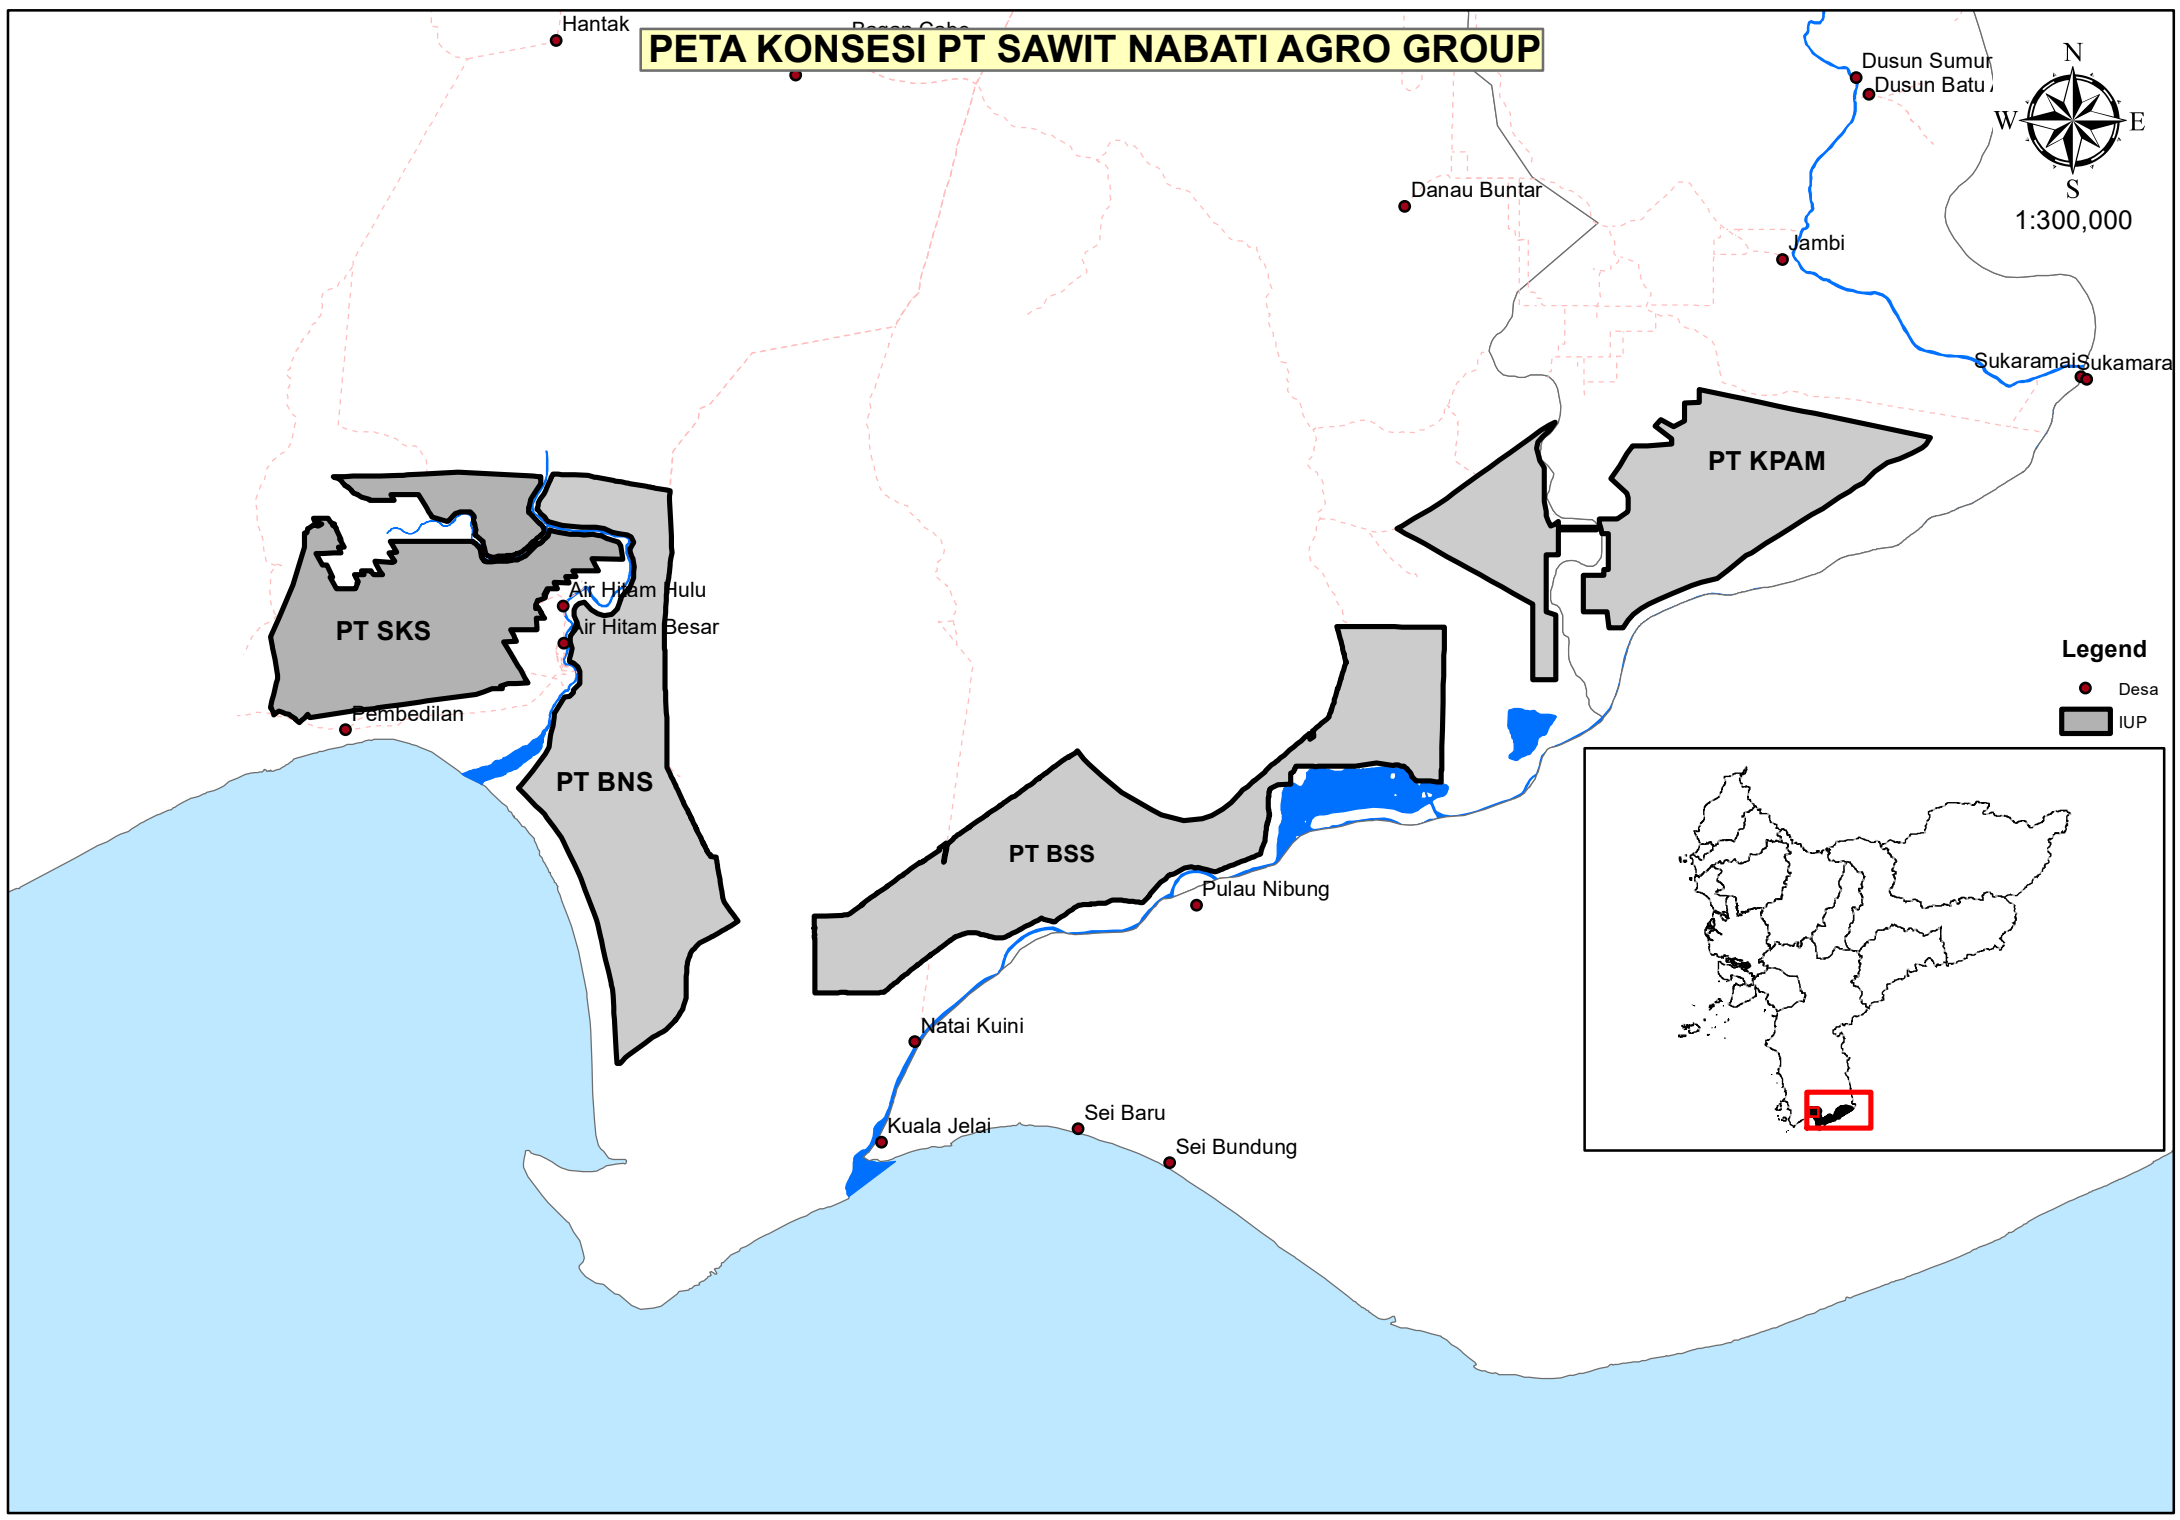

PETA KONSESI PT SAWIT NABATI AGRO GROUP

Legend

- Desa (Village) - represented by a red dot
- IUP (Investment License) - represented by a grey rectangle